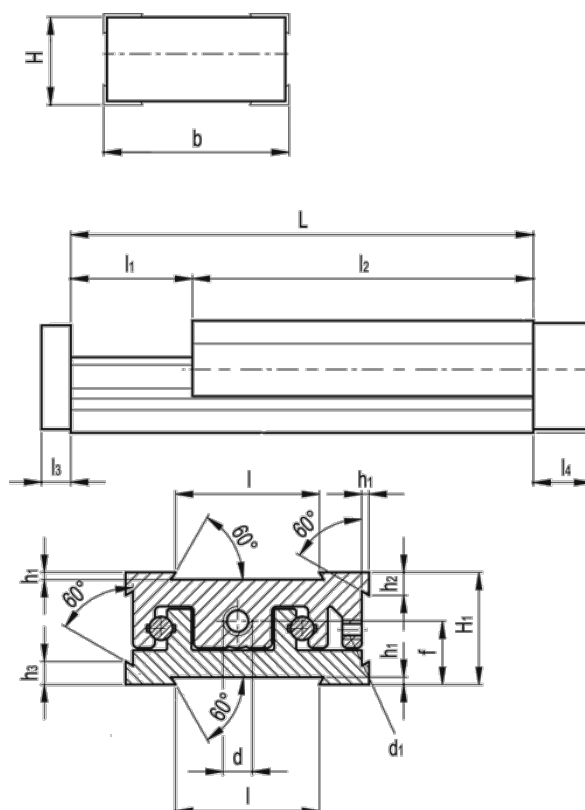

Data Sheet

Article number: 20782010

Description: Adjustable slide unit
GN 900-50-95-25-S-1

Measures

b = 50	h3 = 7.0
d = M6x1	l = 30
d1 = M4	L - l1 = 95-25
f = 13.0	l2 = 70
H = 23.0	l3 = 6
h1 = 1.5	l4 = 12
H1 = 23	
h2 = 4.5	